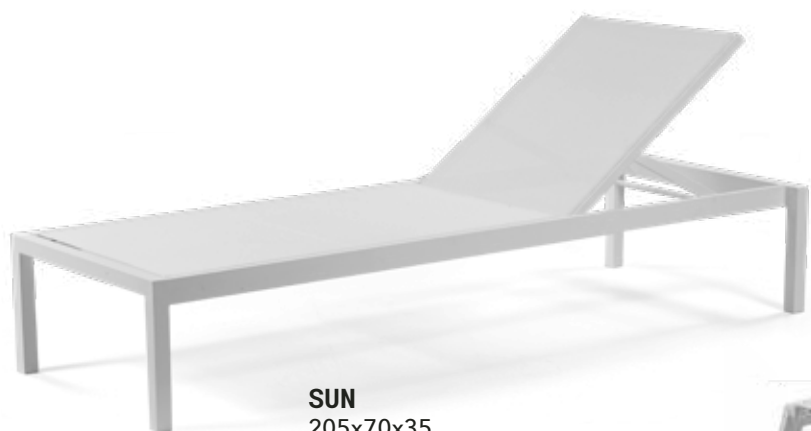

SUN
205x70x35